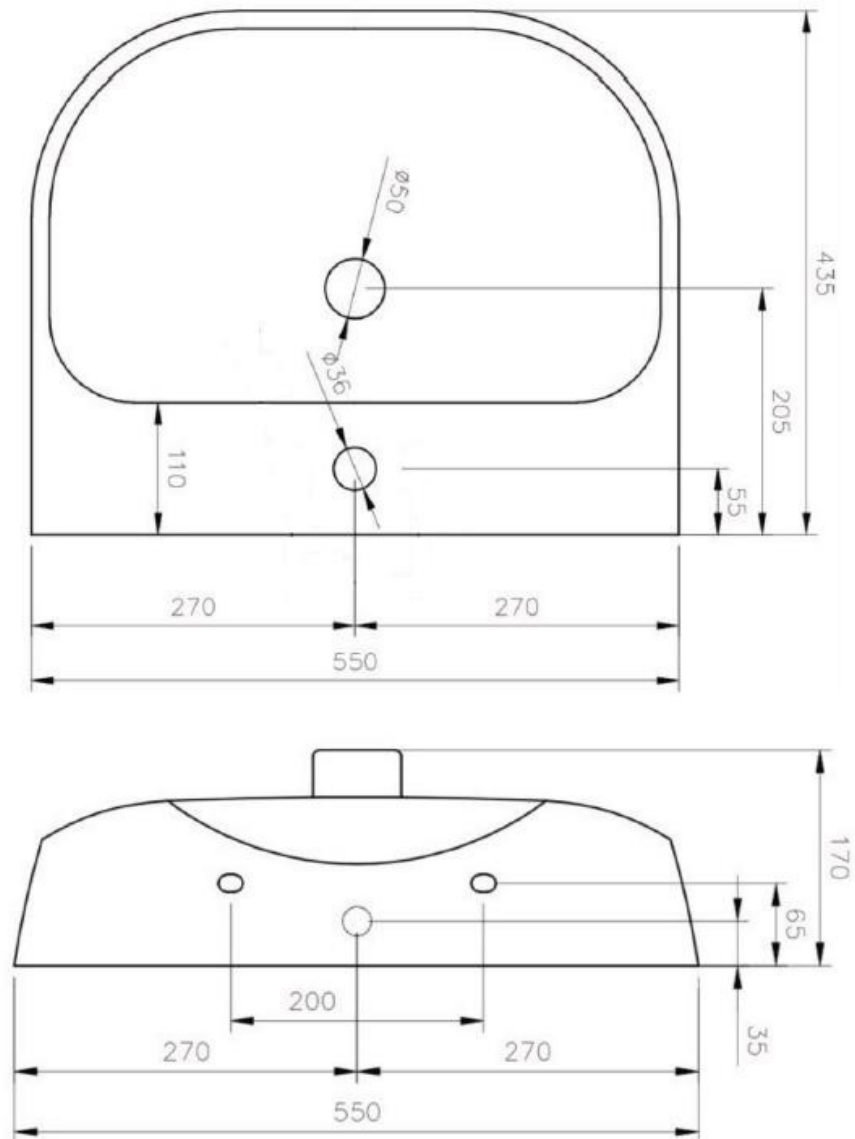

All measurements are in millimetres and should be used as a guide only

Unit 6, 20 - 28 Ricketty St, Mascot, NSW 2020 P: +612 9319 4422 F: +612 8088 7635 E: info@gentecaustralia.com.au

Note: The information provided is only a guide, actual product may differ. The information here should not be relied on without clarification with Gentec. Gentec reserves the right to make design changes at any time without notification.

*Subject to terms and conditions, available at www.gentecaustralia.com.au/page/warranty